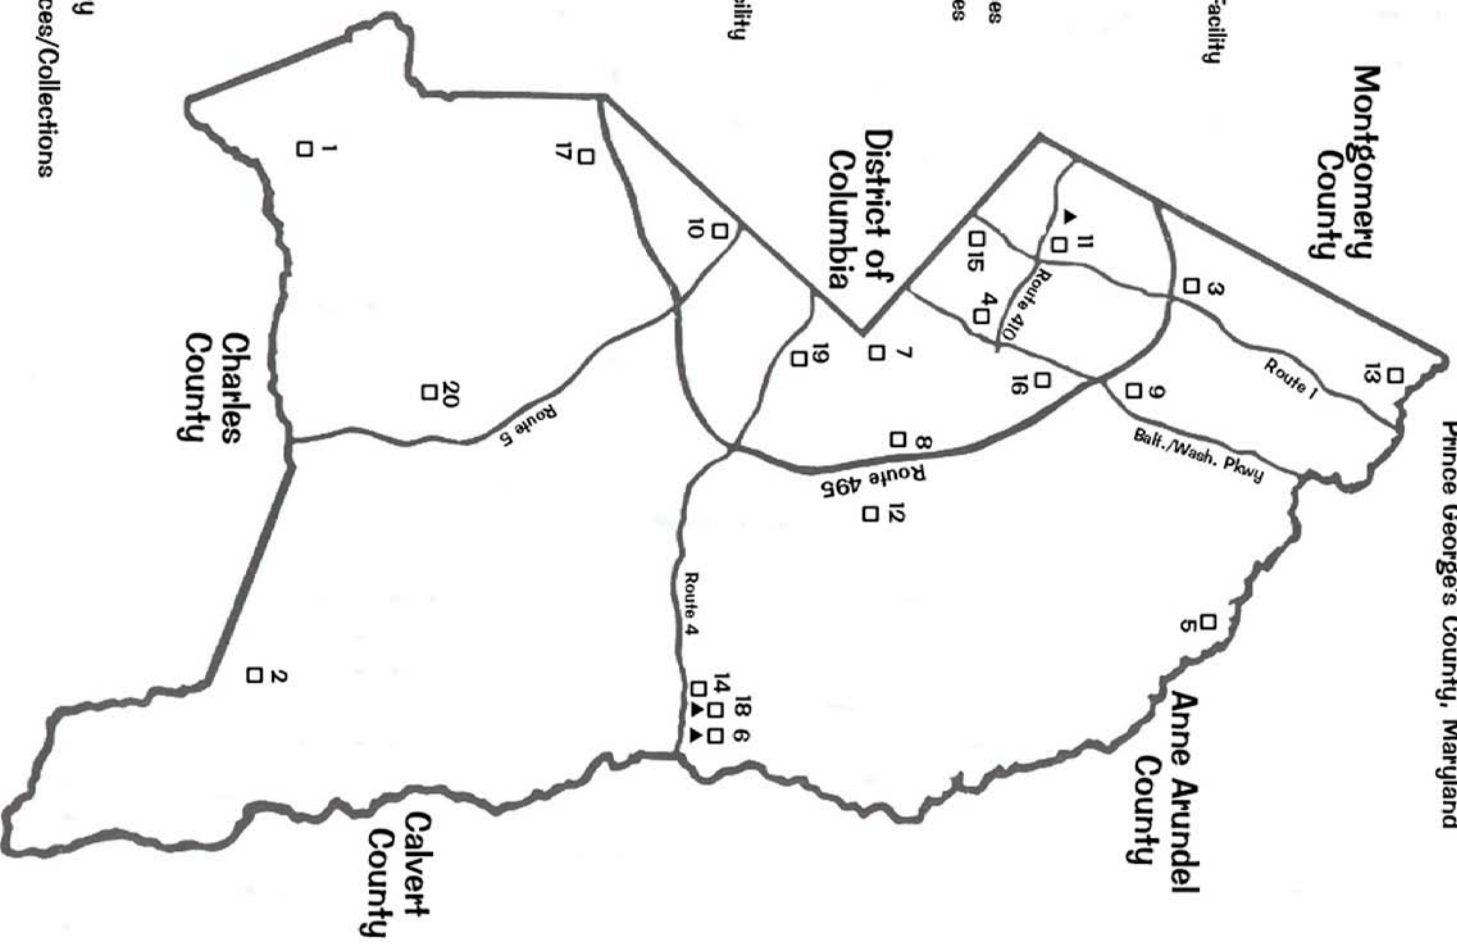

# Organizational Chart Prince George's County Memorial Library System

January 2008

# Prince George's County Memorial Library System

Prince George's County, Maryland

1. Accokeek
2. Baden
3. Beltsville
4. Bladensburg
5. Bowie
6. County Corrections Facility
7. Fairmount Heights
8. Glenarden
9. Greenbelt
10. Hillcrest Heights
11. Hyattsville
  - Administrative Offices
  - Audio-Visual Services
12. Largo-Kettering
13. Laurel
14. Upper Marlboro
15. Mount Rainier
16. New Carrollton
  - Central Storage Facility
17. Oxon Hill
18. Public Documents Reference Library
19. Spauldings
20. Surratts-Clinton